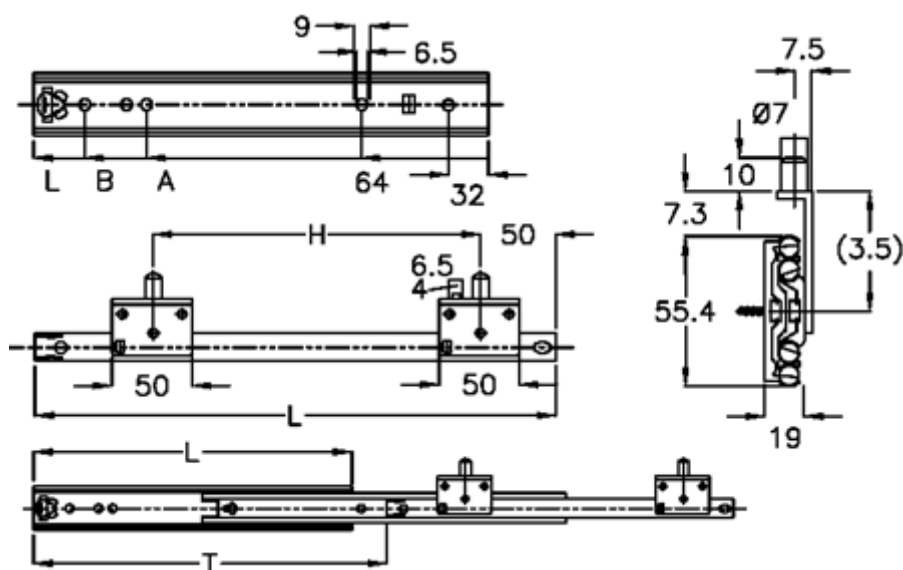

Article number: 11102553

Description: Thomas Regout Telescopic Slide 102553 ULF C, 3-piece  
Length 300 mm / load cap. 68 kg / extension 320 mm

## Measures

A	= 192
B	= 224
H	= 198
L	= 300
Load capacity side mounted	= 68
T	= 320